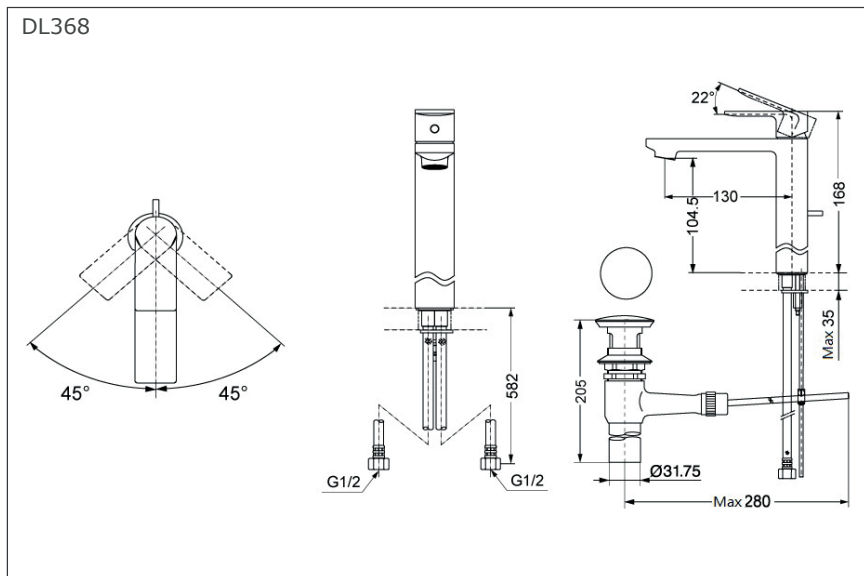

## Specifications

Finish : Chrome

Water Pressure : 0.05MPa~0.75MPa

Material : Brass

## Parts Description

- **DL368**  
Lavatory Faucet  
W/ Pop-up Waste

Please consult a TOTO representative for details

**Flow Rate**